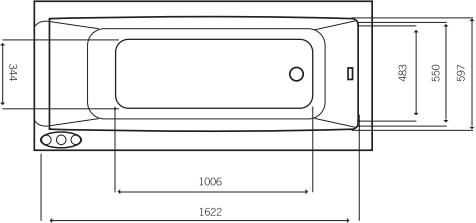

# Eden

---

Overall dimensions  
1700 x 750mm