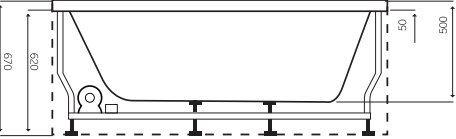

# Eden

---

Overall dimensions  
1700 x 750mm