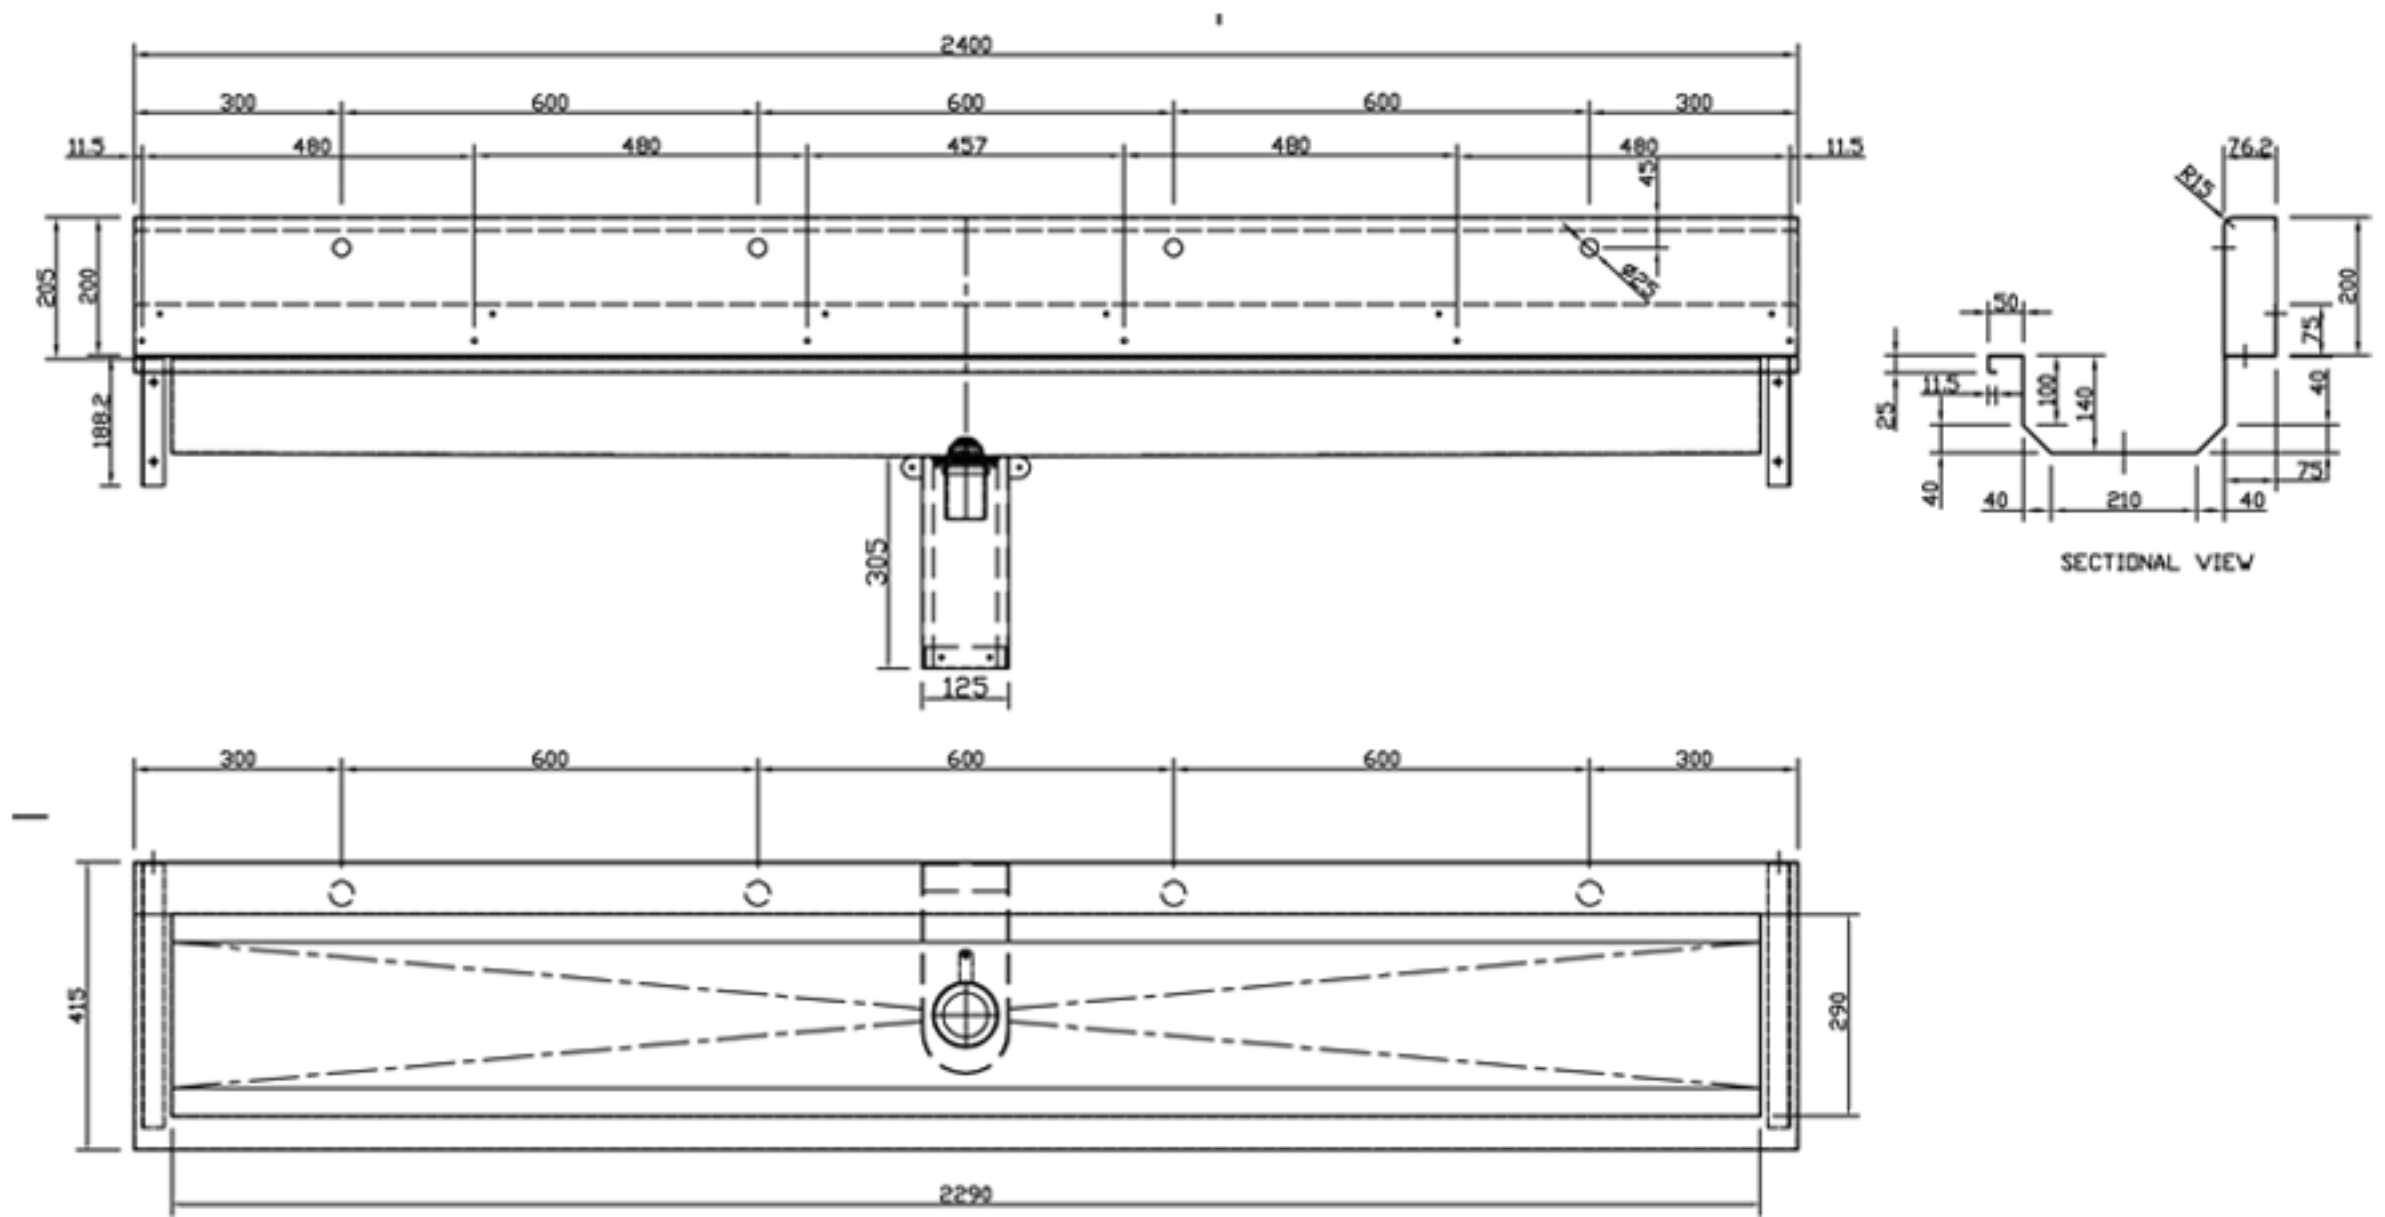

HEALEY AND LORD

SUPPLIERS OF SPECIALIST SANITARY WARE-UK AND INTERNATIONAL

2400 Stainless Steel Saturn Washtrough

AQUA/144/AQUALINE.P.T.

D615/200/AQUARIUS.I.R.

Facilitates the Aqualine panel mounted bib tap and Aquarius infrared mixer taps from Healey & Lord