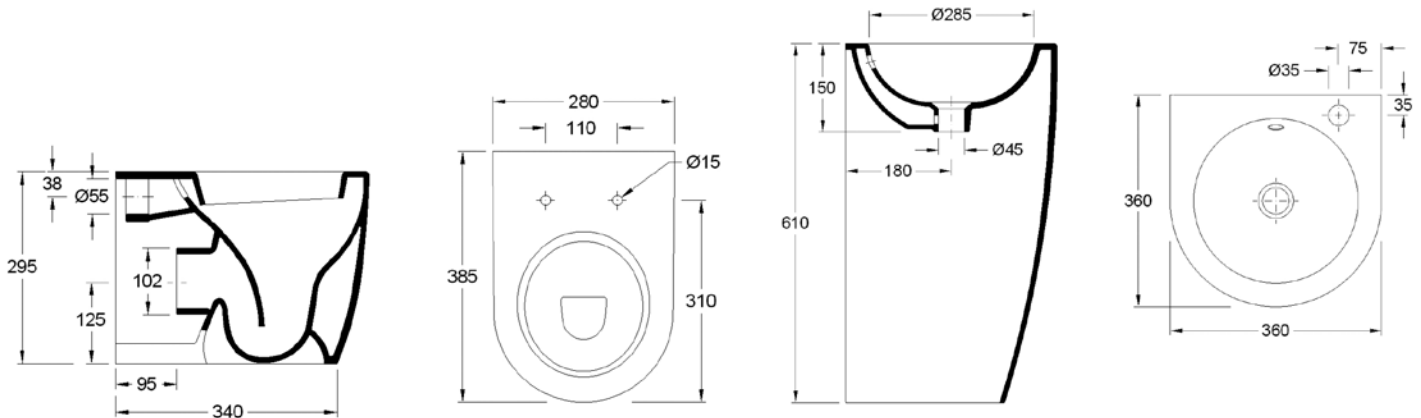

The HL Junior Series!

JUNIOR SERIES TECHNICAL

JUNIOR SERIES WC PAN

This product can be supplied with our infrared no-touch flush control option or Jolly Tank concealed cistern with Eazy flush push button.

VALJUNPAN001

295mm high Junior series back to wall WC pan. Note when ordering please specify seat H&LJUNSEA001 (yellow) or H&LJUNSEA002 (red)

H&LJUNBAS001

610mm high Junior series 1 tap hole basin.

HEALEY & LORD LTD.