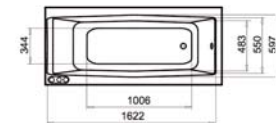

Bath & Legset: **£750** (£862.50 inc.VAT).
 Front panel: **£290** (£333.50 inc.VAT).
 End panel: **£268** (£308.20 inc.VAT).
 Hiflow chrome bath waste: **£60** (£69 inc.VAT).

HEALEY AND LORD

VULCAN ROAD SOUTH, NORWICH, NORFOLK NR6 6AF.
 TEL: +44 (0)1603 488709 FAX: +44 (0)1603 488598